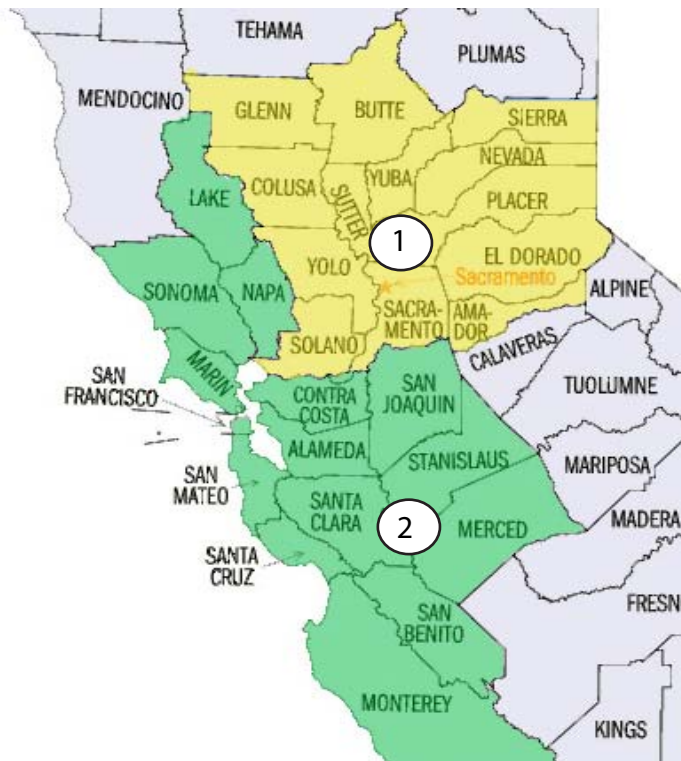

McGuire and Hester 2011 Emergency Response Information

24 HOUR EMERGENCY RESPONSE HOT LINE 1-800-632-7676

During working hours (7:00 AM to 5:00 PM) call our regional office that is located nearest to your emergency. During non-working hours call McGuire and Hester's 24 hr. Toll Free Emergency Phone Number and press 1. Your call will be answered by a live operator who will put you in direct contact with our emergency response team for your immediate area. You may also contact our Emergency Dispatchers directly.